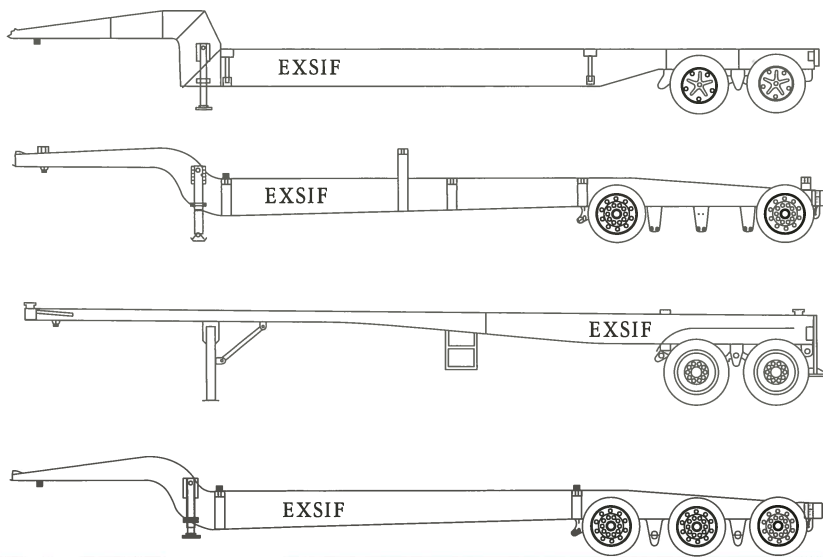

U.S. Chassis

Tandem Axle

Spread Axle

IM407

Tri Axle

U.S. Chassis

EXSIF
WORLDWIDE

A Marmon / Berkshire Hathaway Company

U.S. Chassis

Tandem Axle, Spread Axle, IM407, Tri Axle

General Specification

	Tandem	Spread	IM407	Tri
Length	42'9"	43'6"	41'2"	43'6"
King Pin	15"	18"	18"	18"
Ground Clearance	16"	16"	16"	16"
5th Wheel Height	48"	48"	48"	48"
Rear Deck Height	40"	41.3"	54"	41.3"
Tare Weight lbs	6,900 +/- 3%	7,100 +/- 3%	5,630 +/- 3%	8,986 +/- 3%
GVWR	80,000	80,000	68,000	80,000
Landing Gear	2 speed 19" travel	2 speed 19" travel	2 speed 19" travel	2 speed 19" travel
Suspension	Tandem axle with air or spring suspension	Spread axle with air or spring suspension	Tandem axle with spring suspension	Tri axle with air or spring suspension
Axles	22,500lbs rating	22,500lbs rating	22,500lbs rating	22,500lbs rating
Tires	255/70R x 22.5 – load range H	255/70R x 22.5 – load range H	445/50R x 22.5 – super single load range L	225/75R x 24.5 – load range H
Brakes	Q brakes with 2S/1M ABS	Q brakes with 2S/1M ABS	Q brakes with 2S/1M ABS	Q brakes with 4S/2M ABS
Hubodometer	Mounted to roadside axle	Mounted to roadside axle	Mounted to roadside axle	Mounted to roadside axle